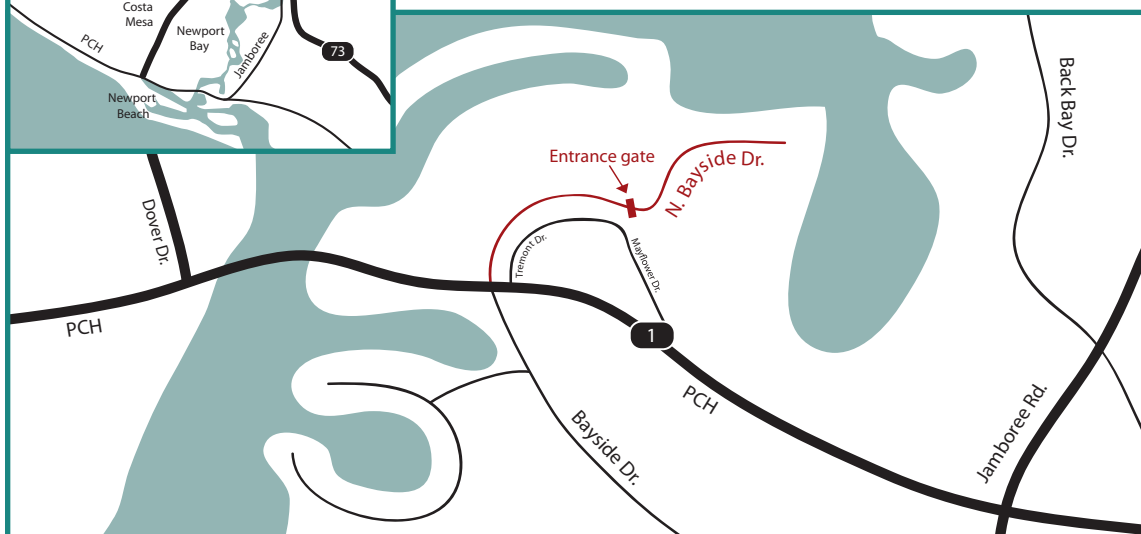

IUEC Local #18

PARKING PASS

Newport Dunes West Beach

Saturday, September 23rd, 2023

Event Time: 4:00pm - 9:00pm

PRESENT TO PARKING ATTENDANT AT ENTRANCE

FROM THE 55 FREEWAY

- Take 55 South until it ends and becomes Newport Blvd.
- Take the PCH/California 1 South.
- Turn Left onto N. Bayside Dr.
- Continue on N. Bayside until you reach the entrance gate.
- Follow the orange PICNIC signs.

FROM THE 405 FREEWAY

- Take the Jamboree Road exit and head West.
- Turn Right onto PCH/California 1 North.
- Take the 1st Right onto N. Bayside Dr.
- Continue on N. Bayside until you reach the entrance gate.
- Follow the orange PICNIC signs.

101 N. Bayside Drive, Newport Beach 92660